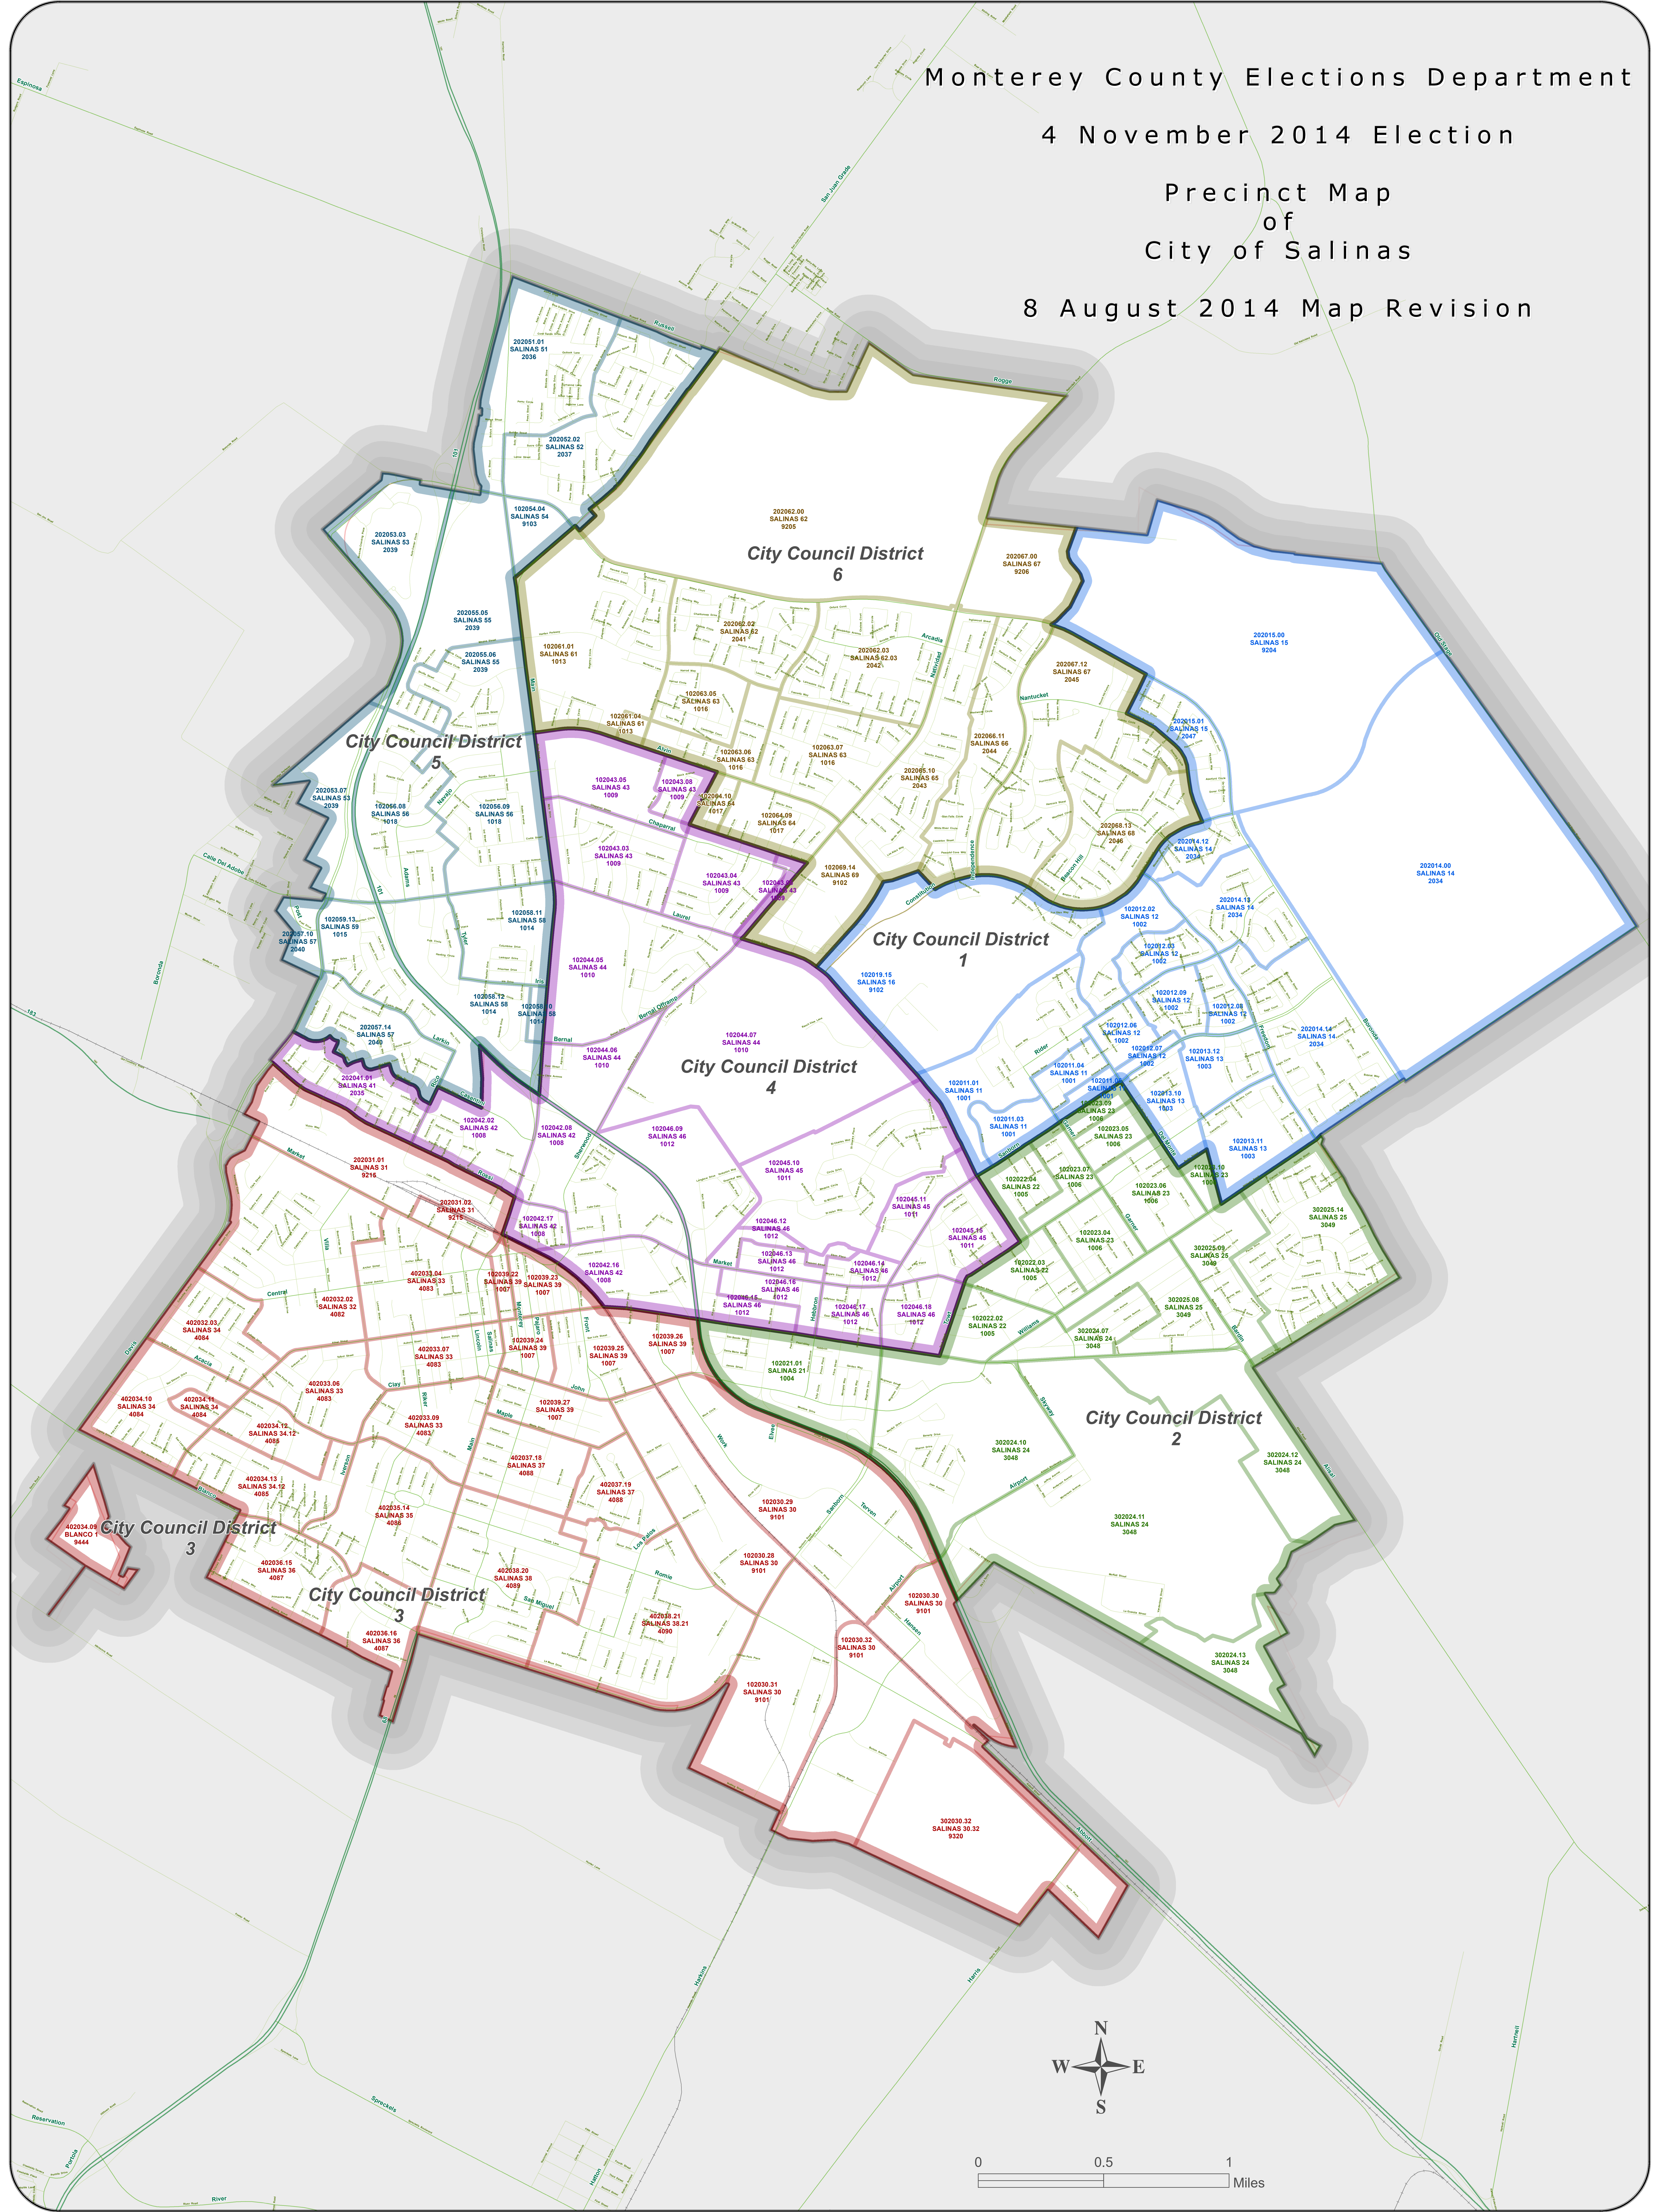

Monterey County Elections Department

4 November 2014 Election

Precinct Map
of
City of Salinas

8 August 2014 Map Revision

City Council District
6

City Council District
5

City Council District
1

City Council District
4

City Council District
2

City Council District
3

City Council District
3