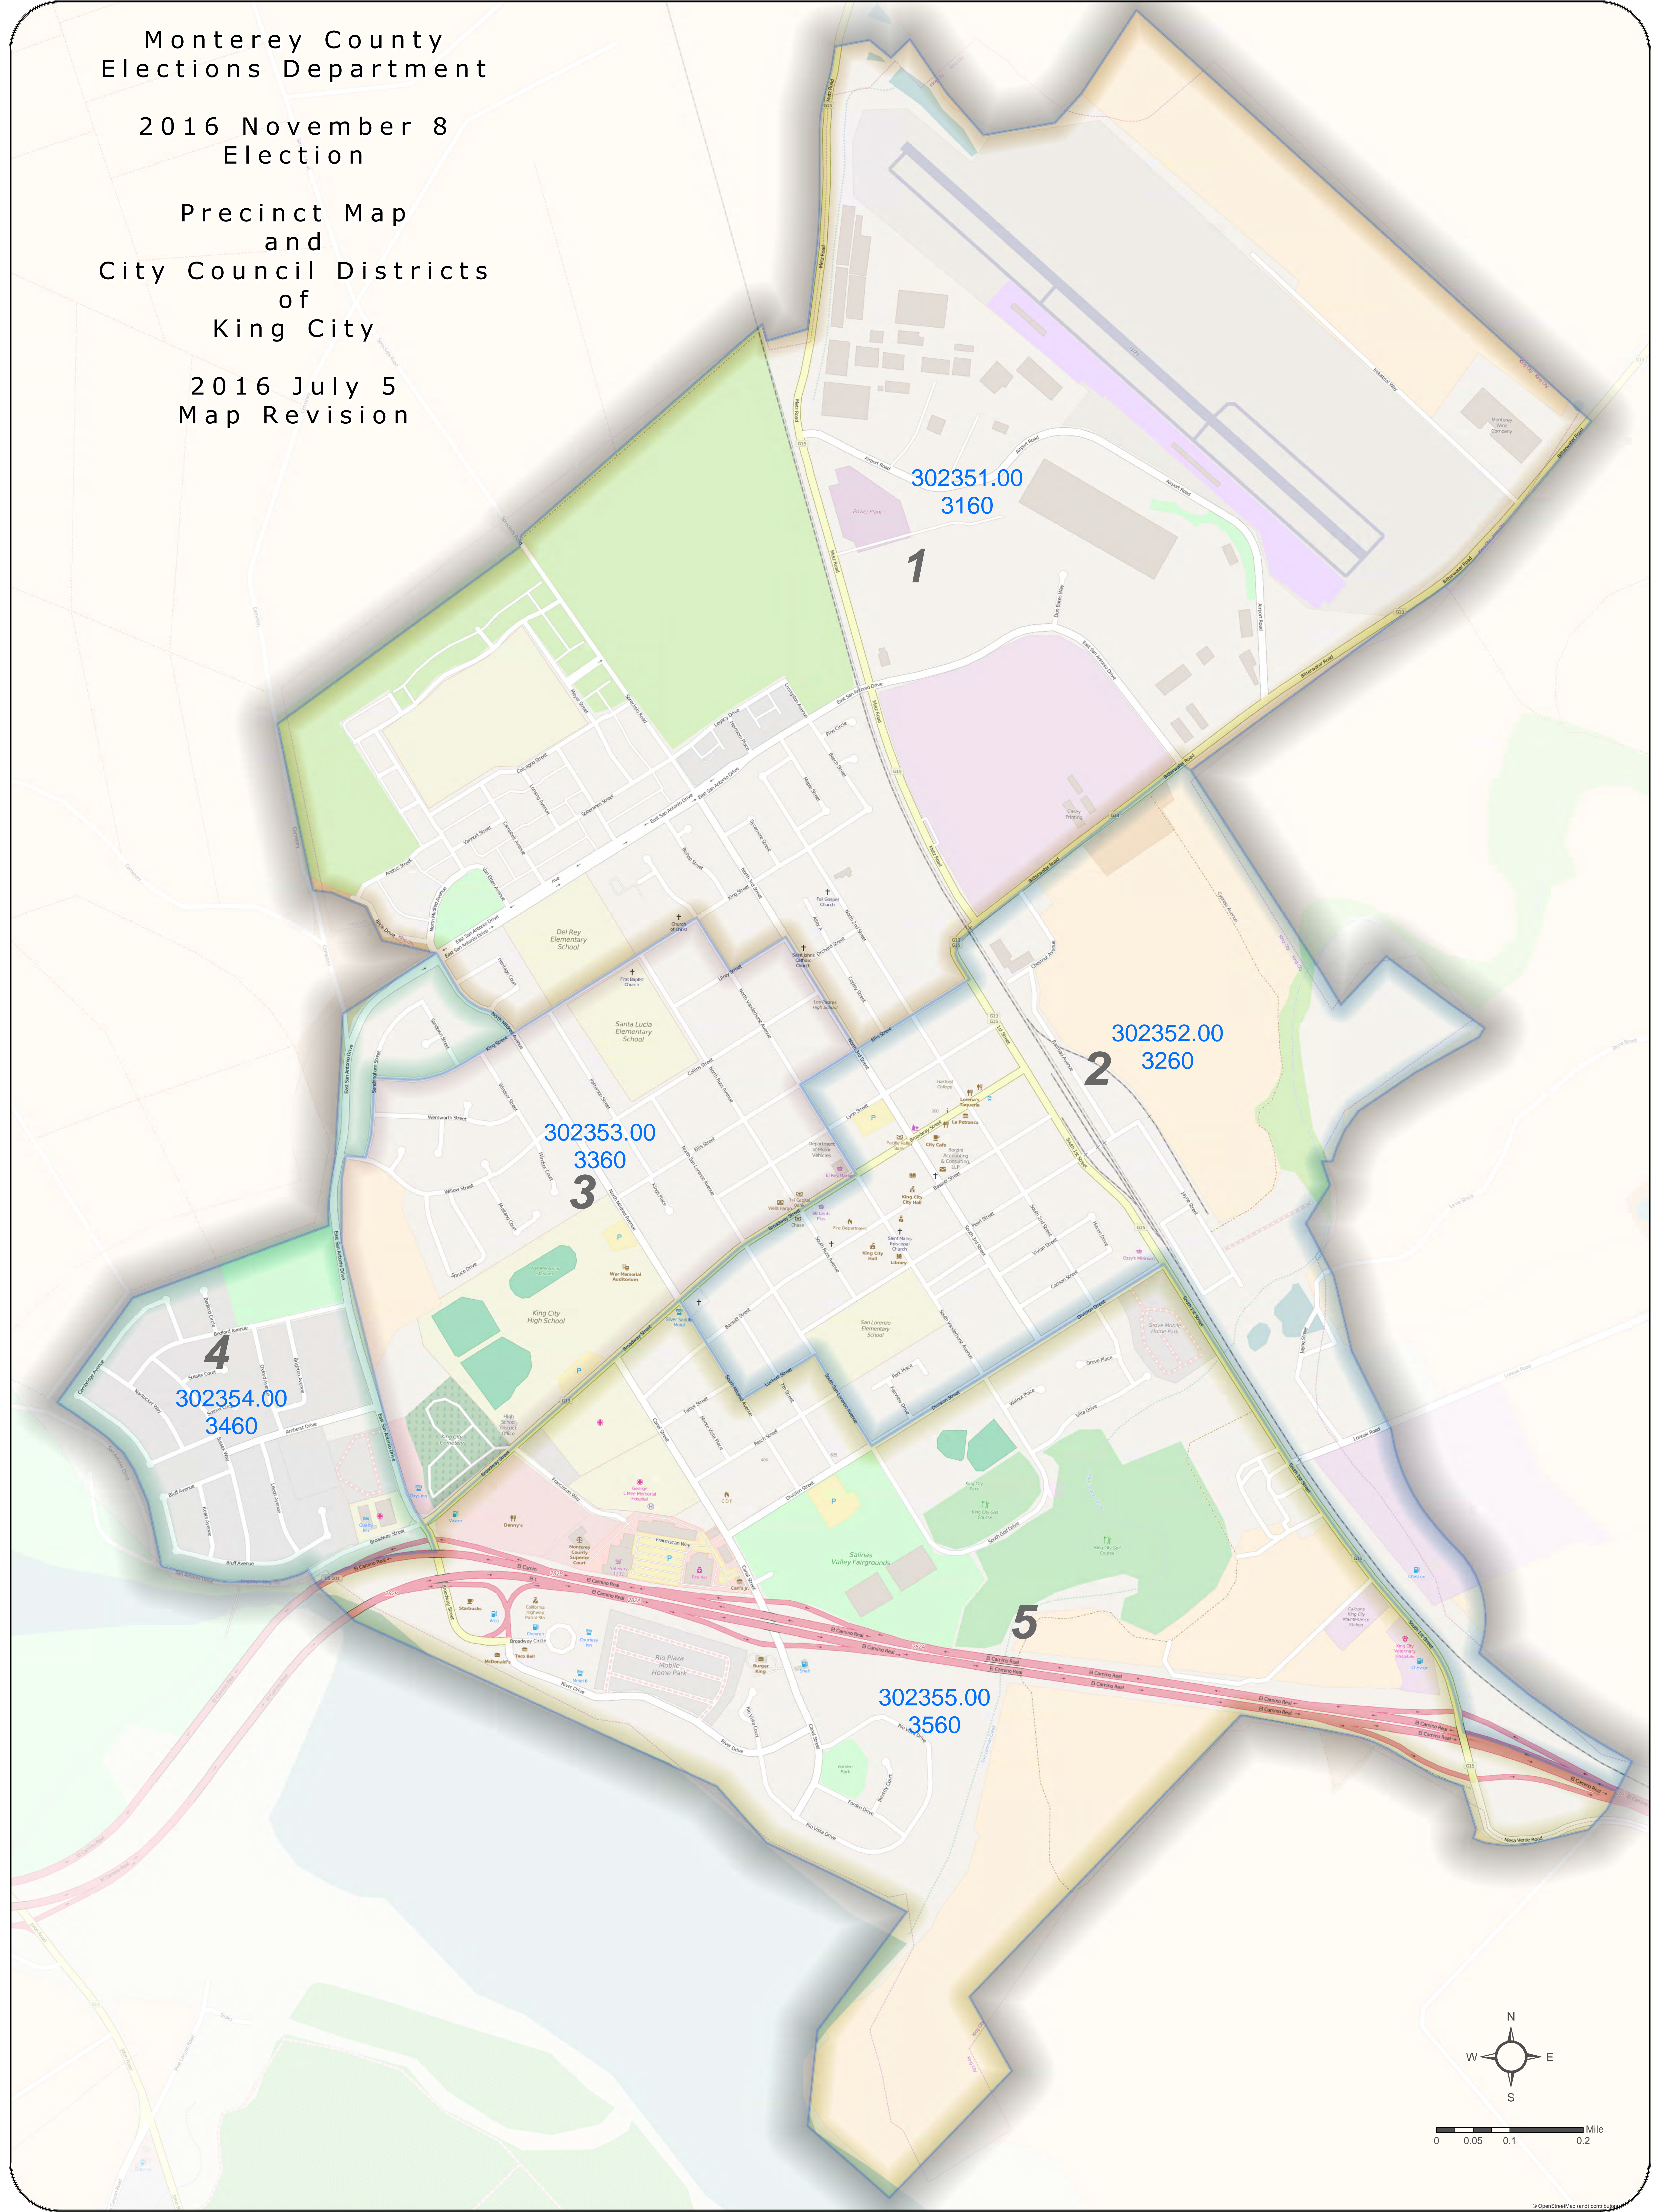

Monterey County
Elections Department

2016 November 8
Election

Precinct Map
and
City Council Districts
of
King City

2016 July 5
Map Revision

302351.00
3160

1

302352.00
3260

2

302353.00
3360

3

302354.00
3460

4

302355.00
3560

5

0 0.05 0.1 0.2 Mile