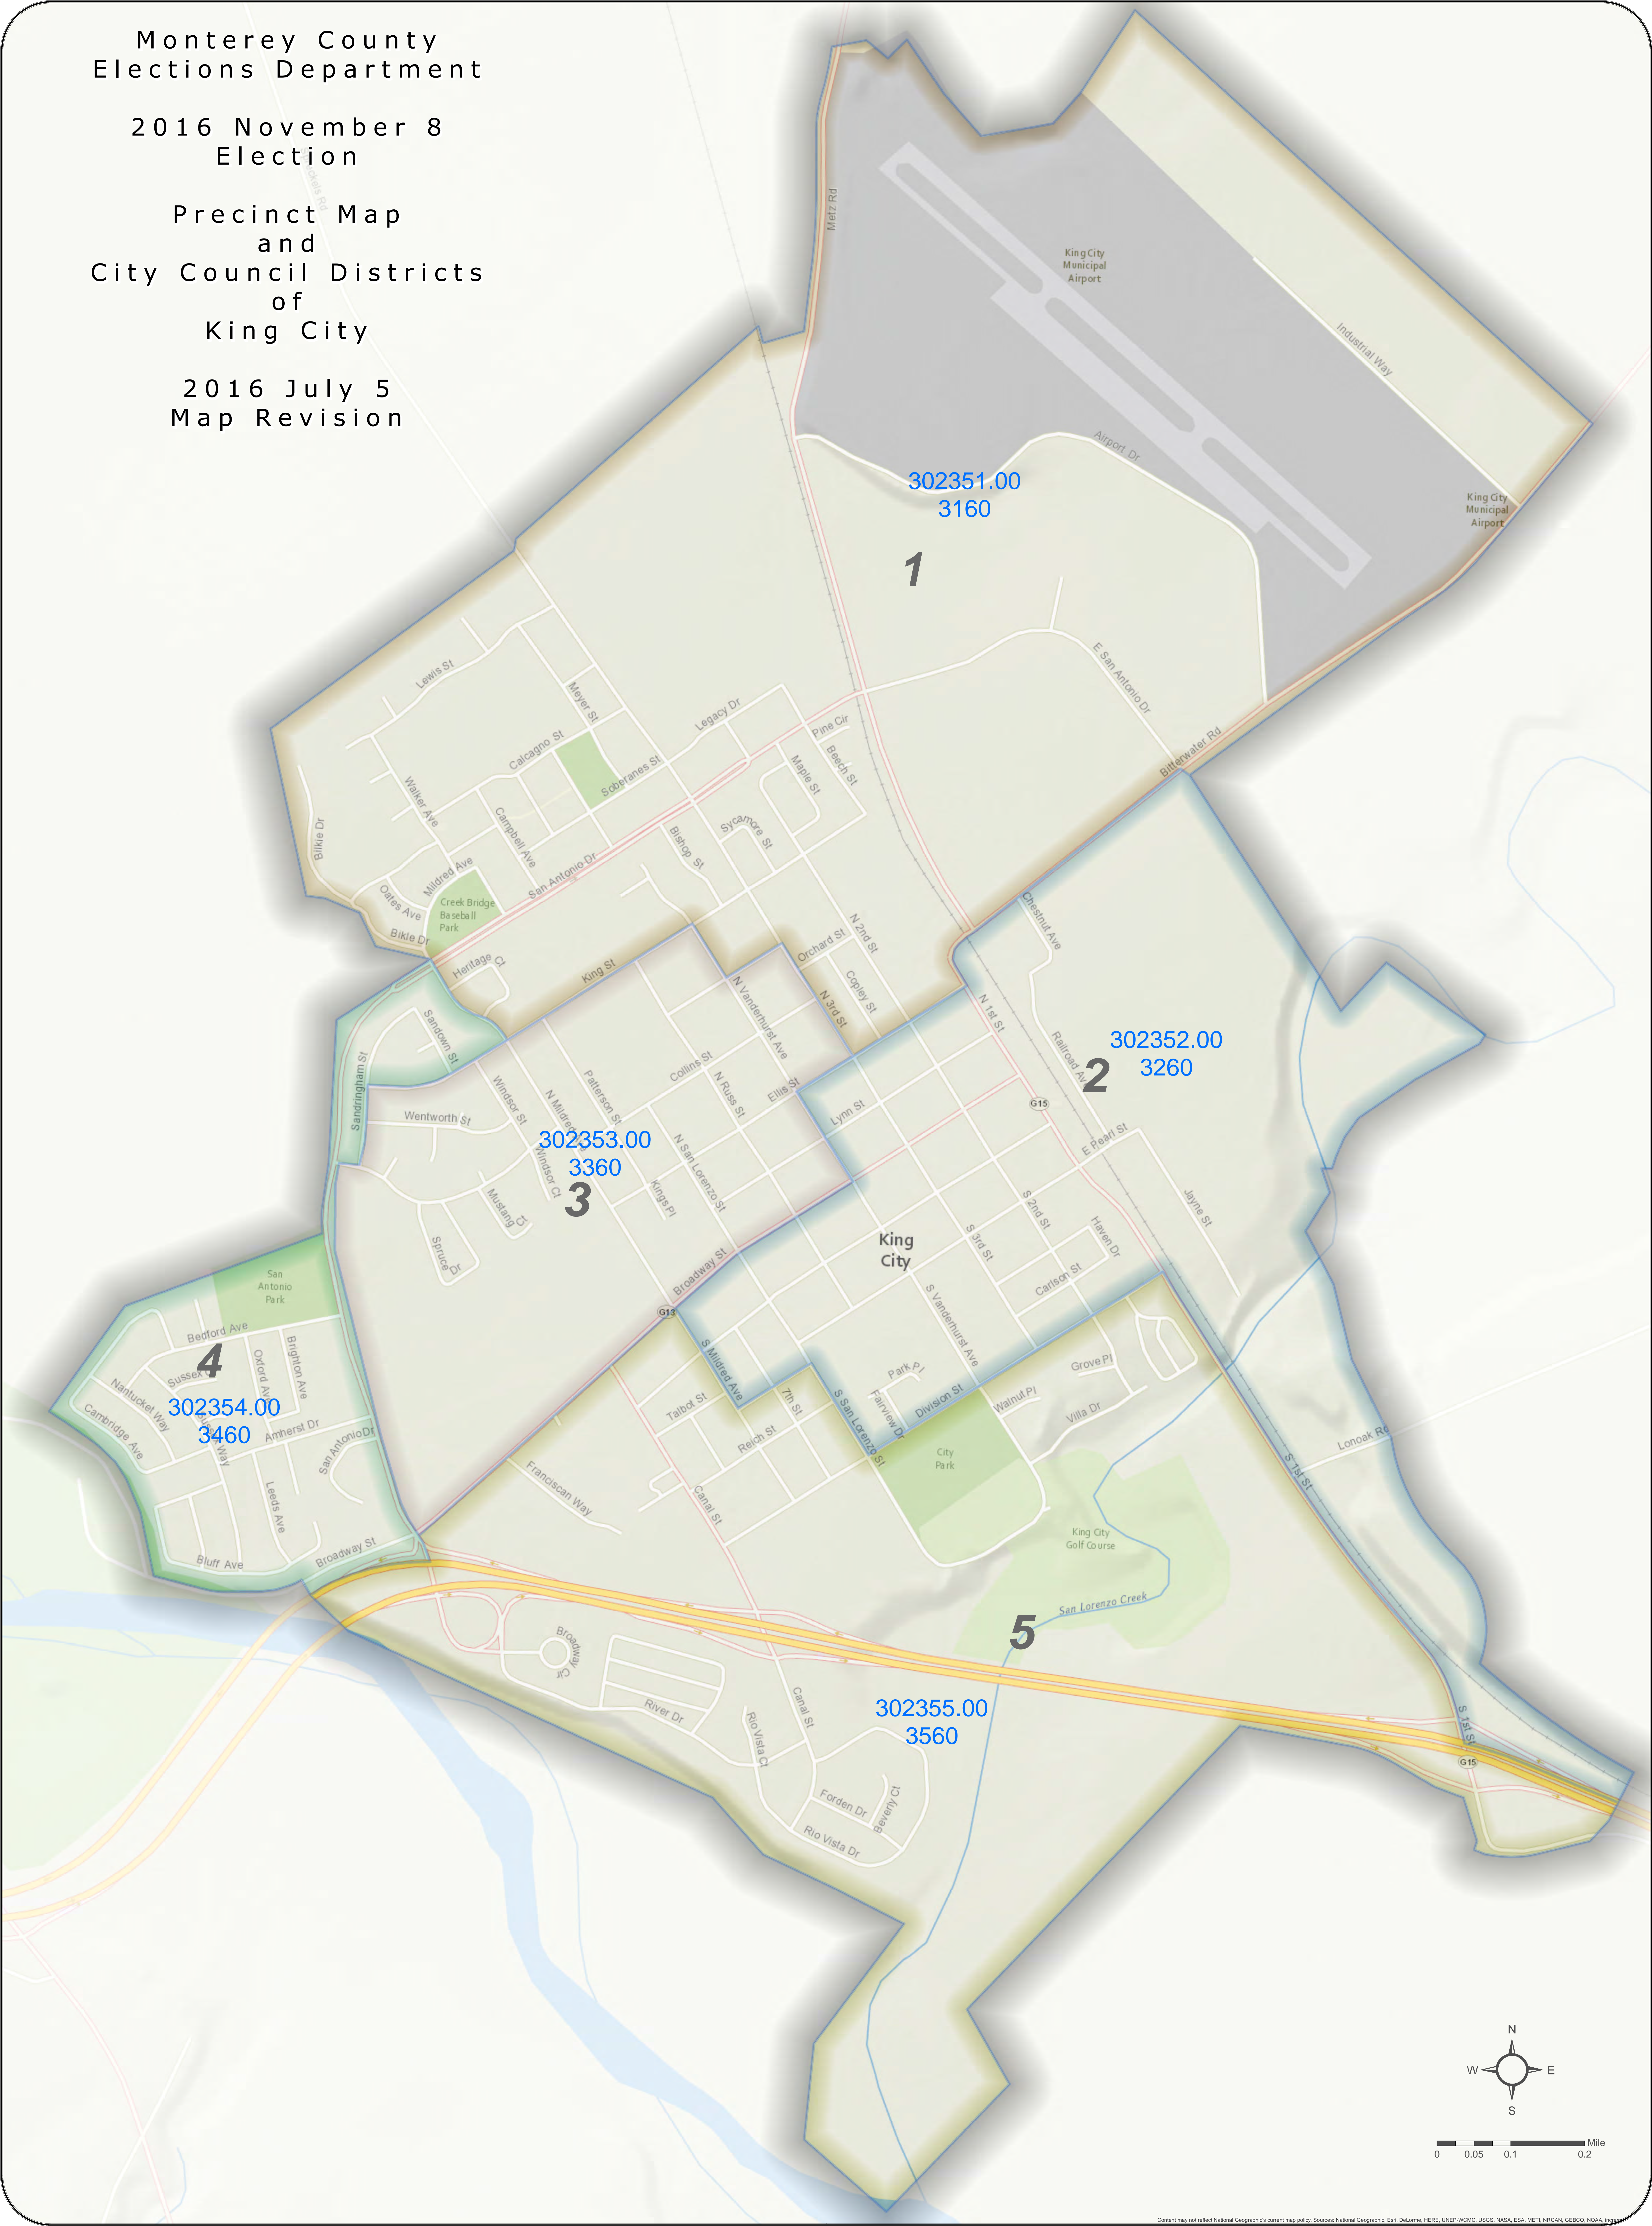

Monterey County
Elections Department

2016 November 8
Election

Precinct Map
and
City Council Districts
of
King City

2016 July 5
Map Revision