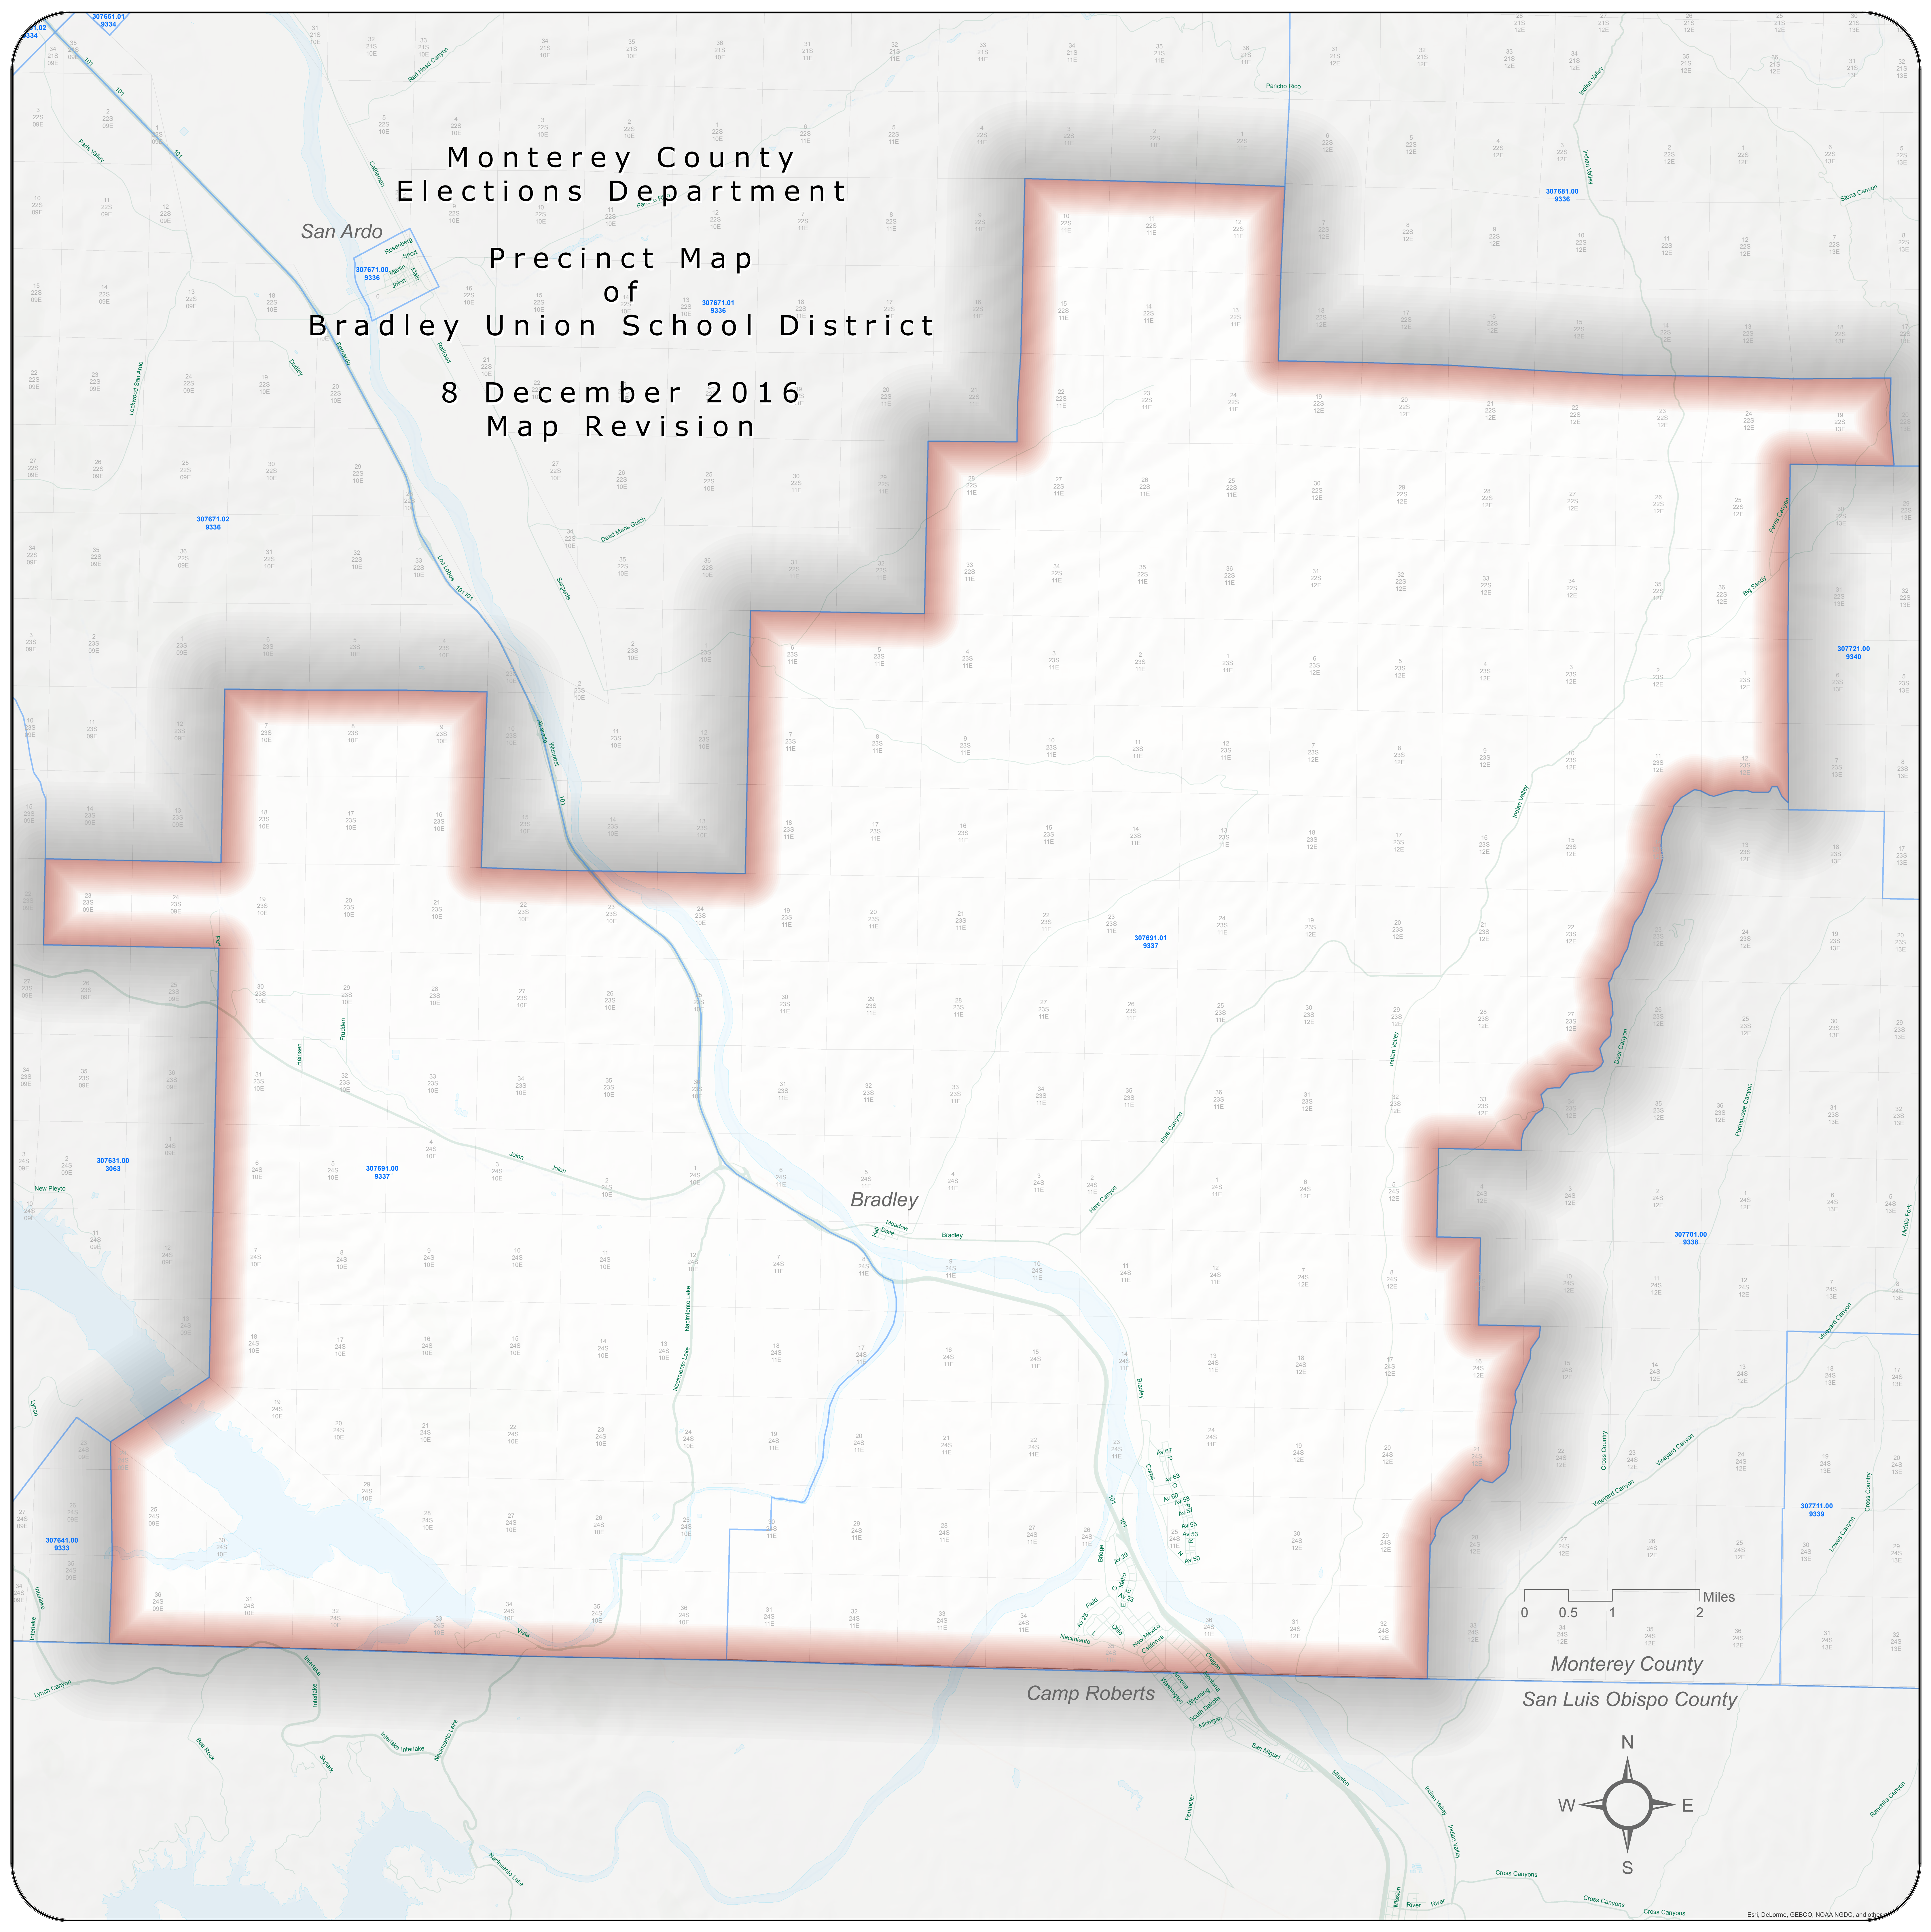

Monterey County Elections Department

San Ardo
307671.00
9336

Precinct Map of Bradley Union School District

8 December 2016
Map Revision

0 0.5 1 2 Miles

Monterey County
San Luis Obispo County

Esri, DeLorme, GEBCO, NOAA NGDC, and others